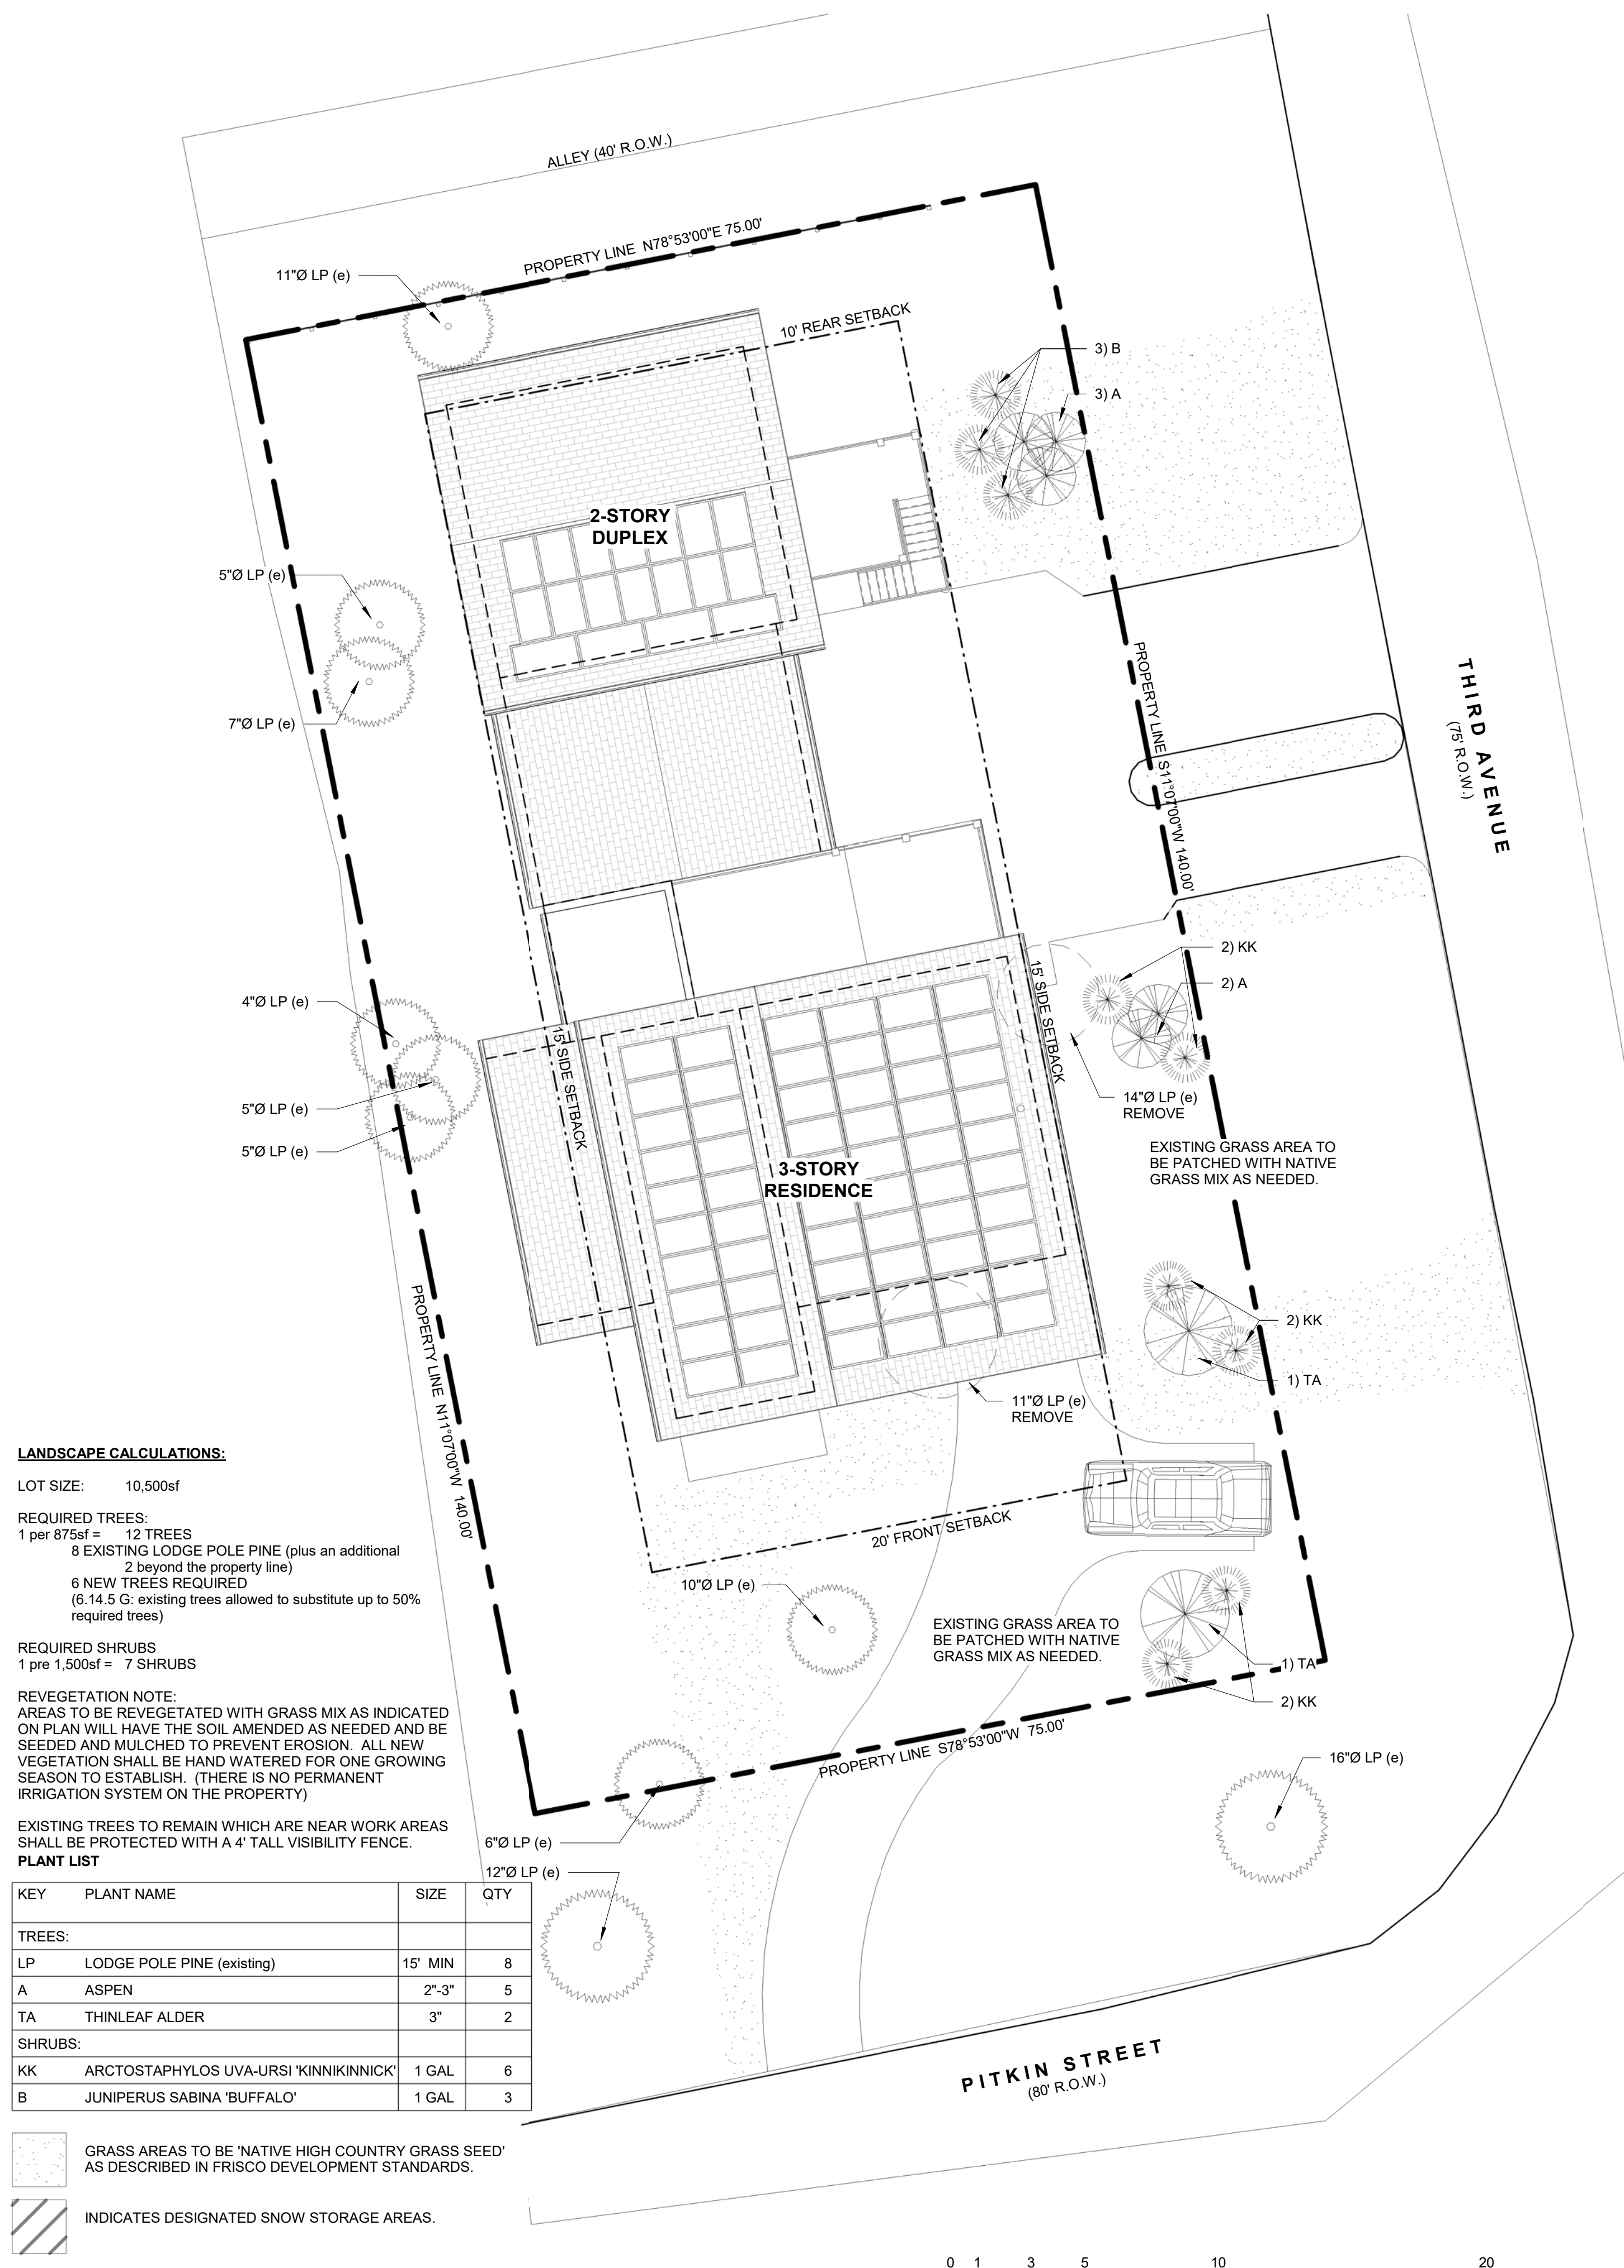

6/3/2019 2:23:51 PM
 C:\Users\Schroeder\OneDrive\Documents\Cummings Mountain
 Schrod+Cum\1512\Schroeder+Cummings Mountain
 SITE PLAN\1512\1512 SITE PLAN\1512 SITE PLAN.rvt

2 PROPOSED LANDSCAPE PLAN
 1" = 10'-0"

1 PROPOSED SITE PLAN
 1" = 10'-0"