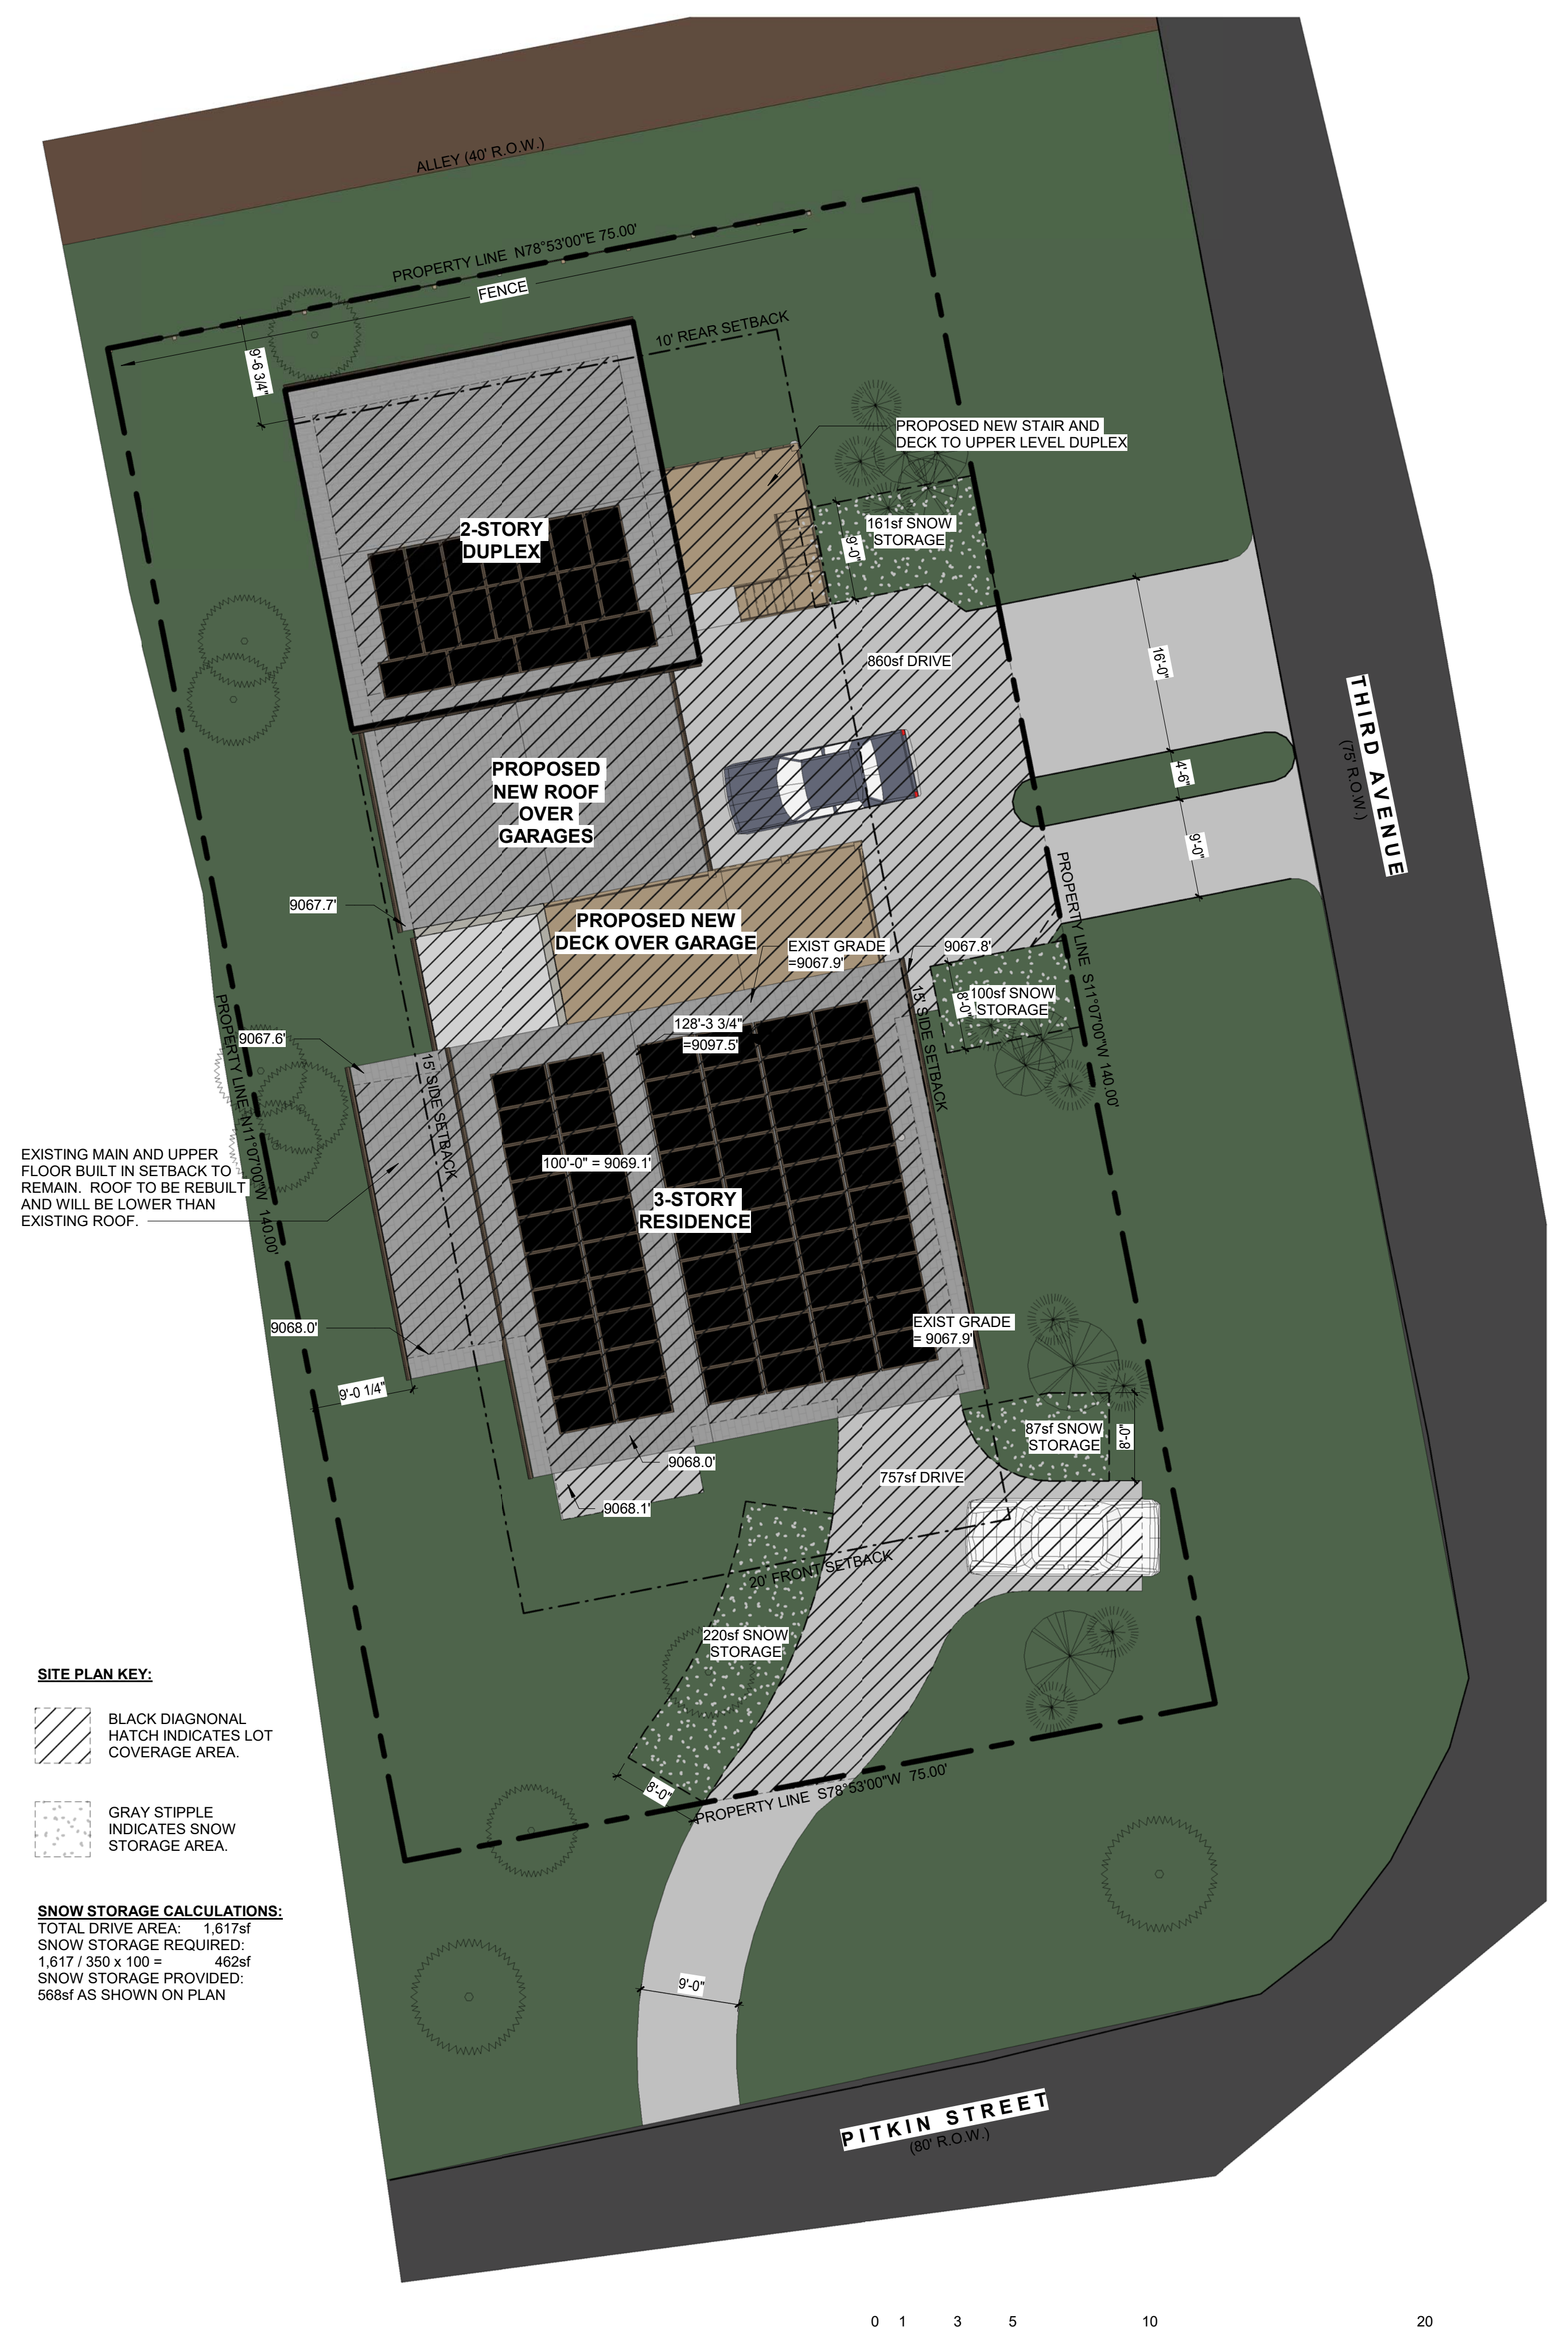

6/3/2019 2:23:51 PM
 C:\Users\Schroeder\OneDrive\Documents\Cummings Mountain
 Schrod+Cum\1512\Schroeder+Cummings Mountain
 SITE PLAN\1512\1512 SITE PLAN\1512 SITE PLAN.rvt

2 PROPOSED LANDSCAPE PLAN
 1" = 10'-0"

1 PROPOSED SITE PLAN
 1" = 10'-0"