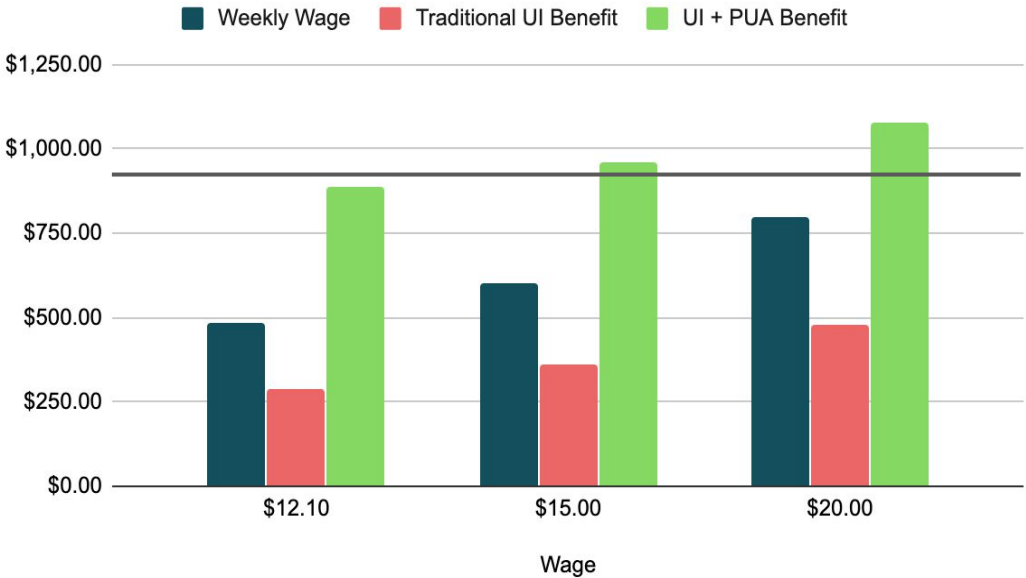

PAY RATES vs AVAILABLE BENEFITS

Weekly Wage, Traditional UI Benefit and UI + PUA Benefit

— Northwest Workforce Area Average Wage = \$903.50/week

**Approximate values assuming full-time work over the past year*

Occupation	Jobs	Wage*
Retail Sales	5,313	\$686.40
Waiters and Waitresses	4,945	\$526.80
Maids and Housekeepers	4,484	\$620.00
Cashiers	3,570	\$558.00
Combined Food Prep and Serving	3,394	\$557.60

**Average weekly wage*