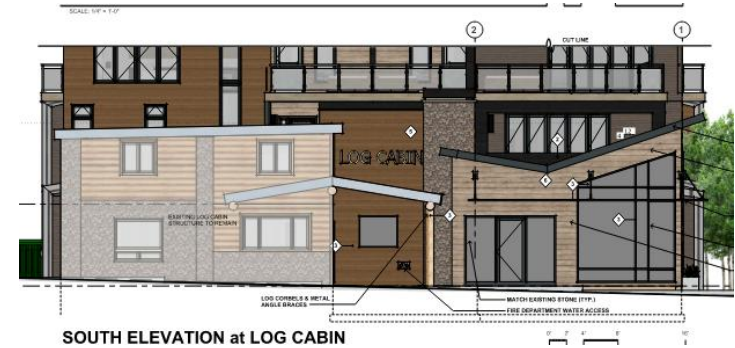

February 19, 2026 Sketch Plan